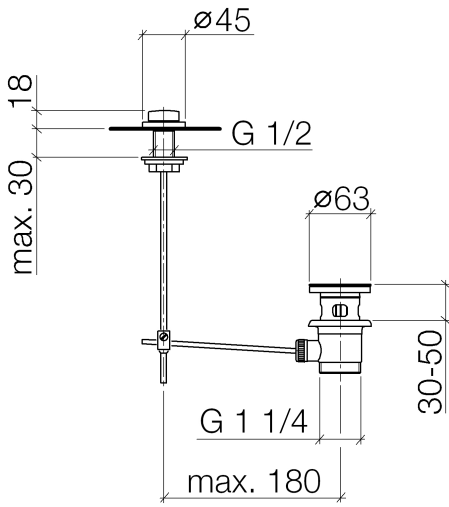

Basin Waste with knob for deck mounting 1 1/4" - Matte White

IMO

10 200 970

Fits: IMO, LULU, MADISON, MEM, TARA, CL.1, LISSÉ, VAIA, META, CYO

	Matte White	10 200 970-10
	Chrome	10 200 970-00
	Brushed Platinum	10 200 970-06
	Platinum	10 200 970-08
	Durabrand (23kt Gold)	10 200 970-09
	Dark Chrome	10 200 970-19
	Light Gold	10 200 970-26
	Brushed Light Gold	10 200 970-27
	Brushed Durabrand (23kt Gold)	10 200 970-28
	Matte Black	10 200 970-33
	Brushed Bronze	10 200 970-42
	Brushed Champagne (22kt Gold)	10 200 970-46
	Champagne (22kt Gold)	10 200 970-47
	Brushed Chrome	10 200 970-93
	Brushed Dark Platinum	10 200 970-99

Basin Waste with knob for deck mounting 1 1/4" - Matte White

IMO

10 200 970

Only suitable for basins with an overflow.

10 200 970

10 200 970

Parts for other finishes can be found here: [Chrome](#)

Spare parts list

No.	Item Number	Name	Quantity used	Delivery time
1	09 21 33 001-10	handle	1	60
2	09 14 10 007 90	seal	2	2
3	09 31 09 004-10	pull-rod	1	60
4	09 18 40 022-10	sleeve	1	60
5	09 14 10 095 90	seal	1	2
6	09 14 05 012 90	seal	1	2
7	09 14 40 001 90	seal	1	60
8	09 23 10 010 90	nut	1	2
9	90 11 01 001 00-10	pop-up waste	1	60